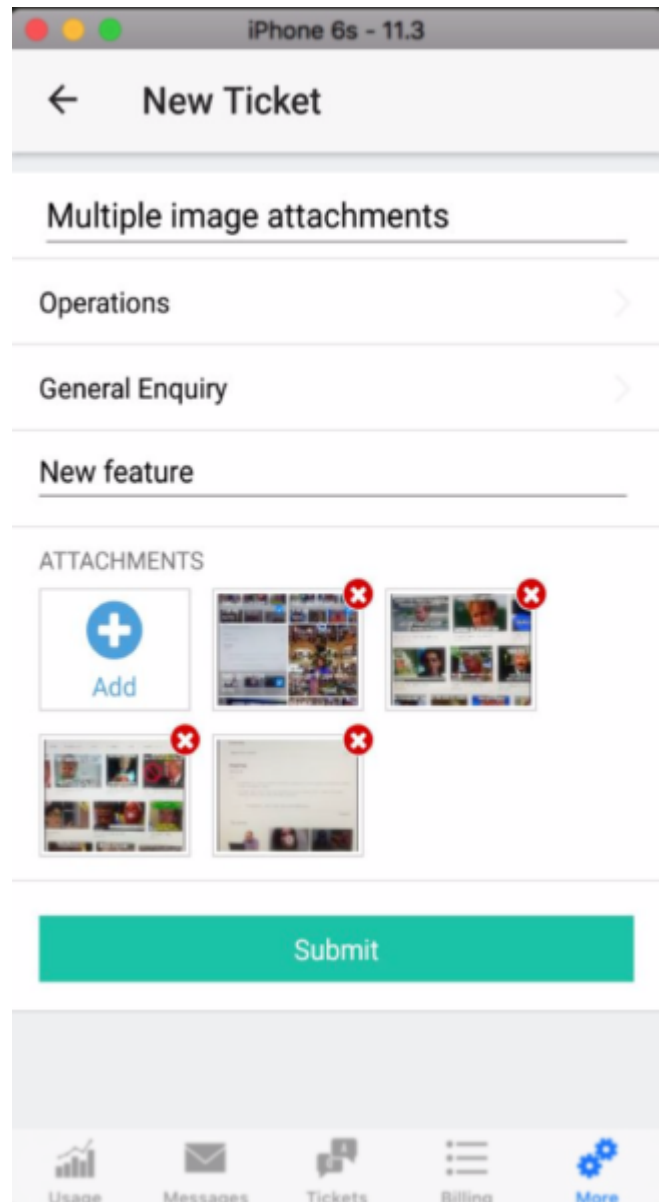

Version 1.1.13**2019-06-18**

New Feature

- Added the ability to list and terminate your own active data sessions
- Various bug fixes

Active Sessions

Baharini Guest House | Powered by DataTill

IP Address 10.16.1.250	Username adam
Data Usage 0 B	Duration 2 days, 1 hour
IP Address 10.16.0.220	Username adam
Data Usage 9.2 MB	Duration 1 day, 5 hours
IP Address 10.16.0.18	Username adam
Data Usage 2.4 MB	Duration 1 day, 5 hours

Usage | Messages | Tickets | Billing | More

Version 1.1.12

2018-12-11

New Feature

- Added the ability to select and upload multiple images at the same time when adding attachments to helpdesk tickets.

Version 1.1.11

2018-11-12

New Feature

- Added the ability to view your ISP contact details with the new Contact Details button in the additional options screen.
- Fixed an issue that would prevent android users from using the back button to close