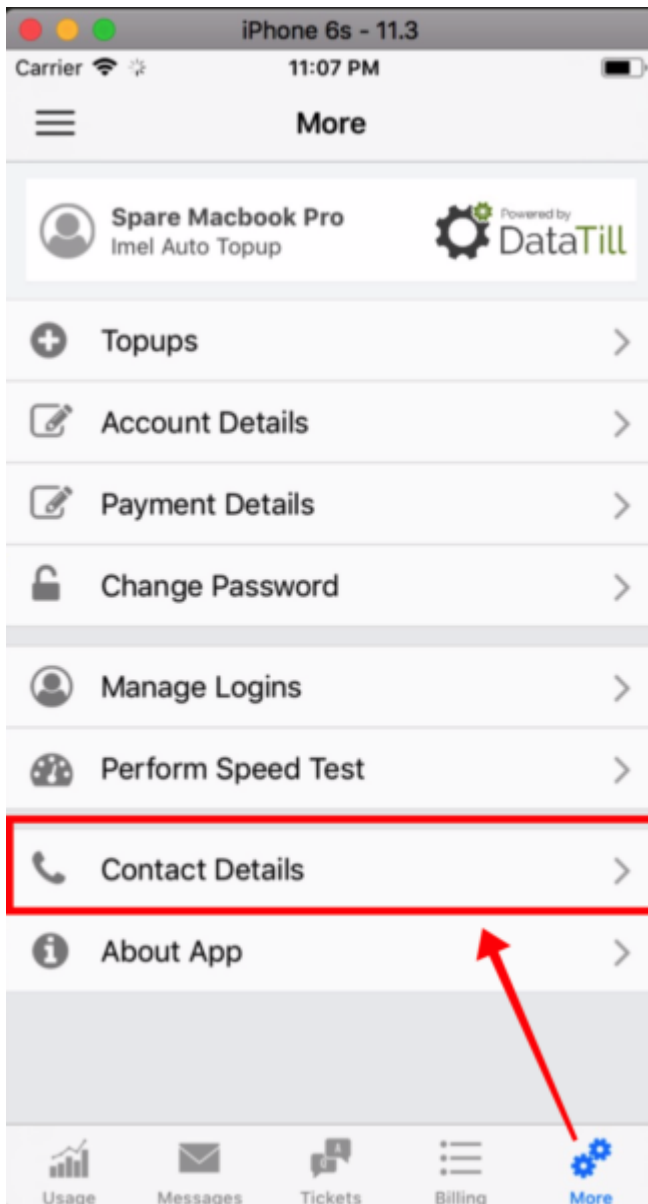

Version 1.1.13**2019-06-18**

New Feature

- Added the ability to list and terminate your own active data sessions
- Various bug fixes

Active Sessions

Baharini Guest House | Powered by DataTill

IP Address 10.16.1.250	Username adam
Data Usage 0 B	Duration 2 days, 1 hour
IP Address 10.16.0.220	Username adam
Data Usage 9.2 MB	Duration 1 day, 5 hours
IP Address 10.16.0.18	Username adam
Data Usage 2.4 MB	Duration 1 day, 5 hours

Usage | Messages | Tickets | Billing | More

Version 1.1.12

2018-12-11

New Feature

- Added the ability to select and upload multiple images at the same time when adding attachments to helpdesk tickets.

Version 1.1.11

2018-11-12

New Feature

- Added the ability to view your ISP contact details with the new Contact Details button in the additional options screen.
- Fixed an issue that would prevent android users from using the back button to close

the app.

Version 1.1.10

2018-10-12

New Feature

- Added release note splash screen on mobile app startup.