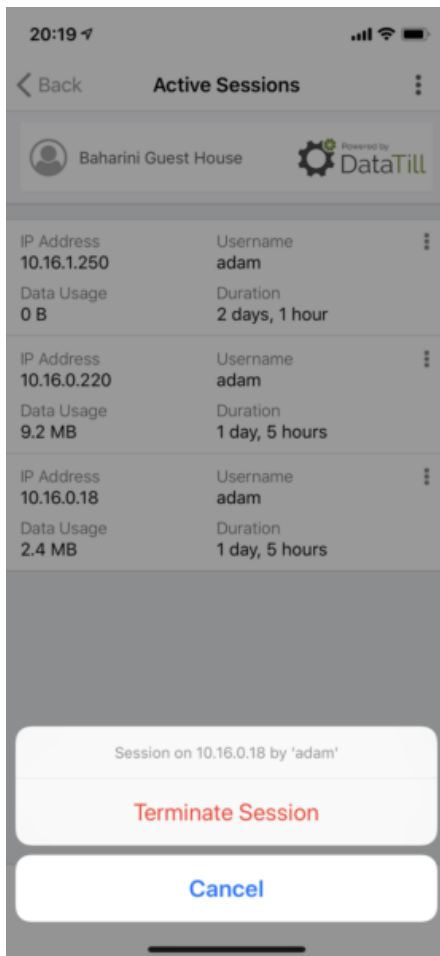

Version 1.1.13**2019-06-18**

New Feature

- Added the ability to list and terminate your own active data sessions
- Various bug fixes

Active Sessions

Baharini Guest House | Powered by DataTill

IP Address 10.16.1.250	Username adam
Data Usage 0 B	Duration 2 days, 1 hour
IP Address 10.16.0.220	Username adam
Data Usage 9.2 MB	Duration 1 day, 5 hours
IP Address 10.16.0.18	Username adam
Data Usage 2.4 MB	Duration 1 day, 5 hours

Usage | Messages | Tickets | Billing | More

Version 1.1.12

2018-12-11

New Feature

- Added the ability to select and upload multiple images at the same time when adding attachments to helpdesk tickets.

Version 1.1.11

2018-11-12

New Feature

- Added the ability to view your ISP contact details with the new Contact Details button in the additional options screen.
- Fixed an issue that would prevent android users from using the back button to close