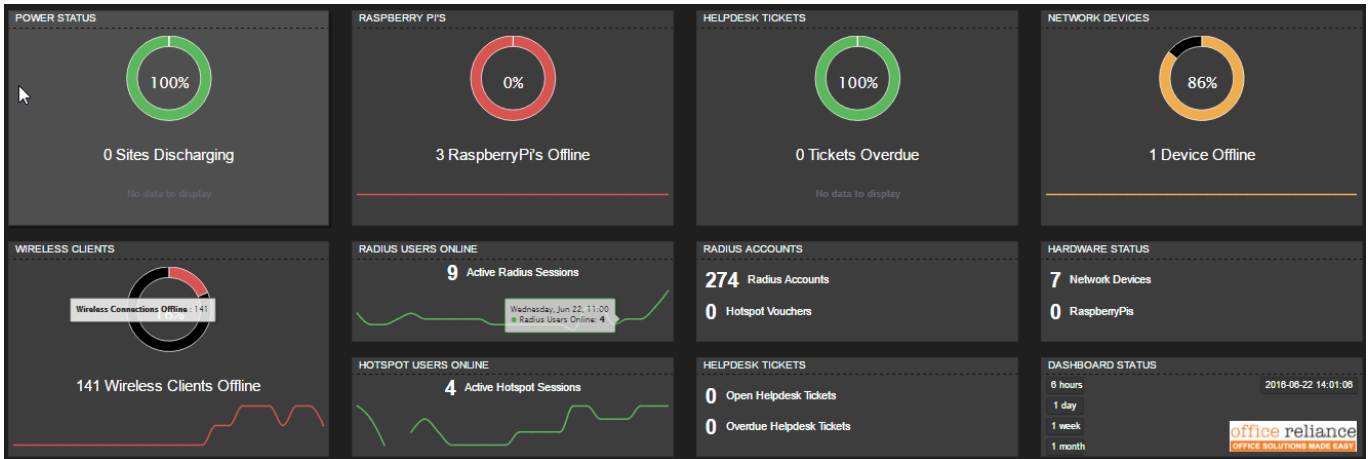

Dashboard

Server Performance

Server Performance

If you are concerned about your RAM Usage please see this link
<http://www.linuxatemyram.com/>

SNMP Interface Utilization

This can be used to show the utilization of a link.

SNMP Interface Utilisation

Normal + Add SNMP Interface Refresh

Show 10 Rows Search: [] Copy Columns Clipboard Export Columns CSV Export Columns Excel Show/Hide Columns

Description	Router IP	SNMP Interface	Total Today	Total MTD	
Proxy Traffic	[]	ether3-Proxy Server	811.5 GB	28.8 TB	[] [] []
Proxy Bypass	[]	ether5-Post Proxy	162.8 GB	5.6 TB	[] [] []
BMV EOIP Tunnel	[]	EOIP BMV Tunnel For Server	753.1 MB	21.7 GB	[] [] []
Baharini Uplink	[]	ether1_gateway	5.8 GB	305.1 GB	[] [] []
TCS Queue	[]	100MB - TCS	194.3 GB	8.2 TB	[] [] []