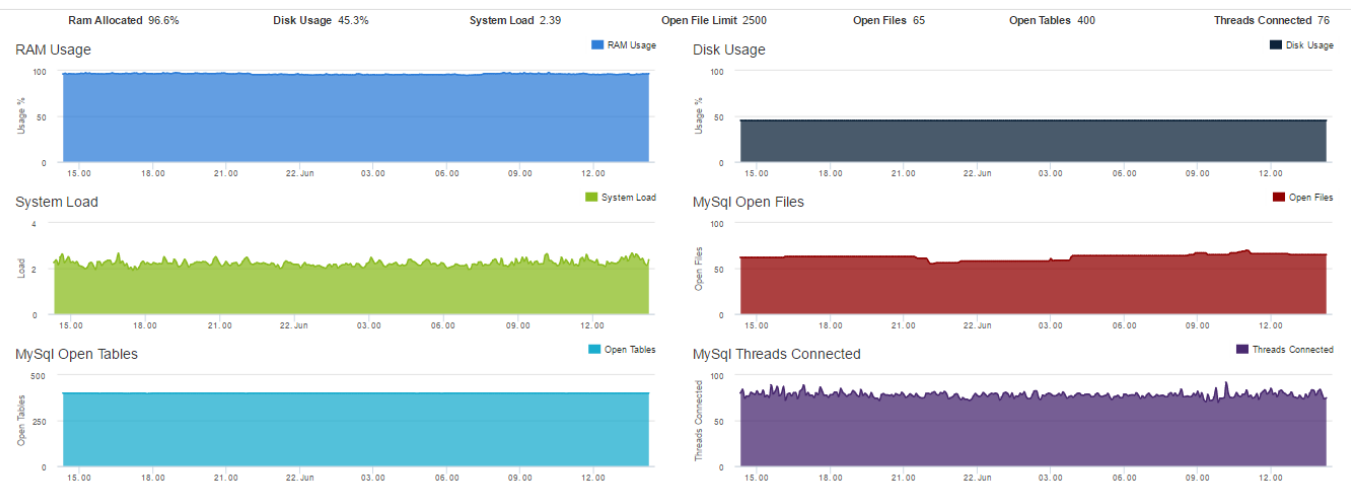

Dashboard

Server Performance

Server Performance

If you are concerned about your RAM Usage please see this link
<http://www.linuxatemyram.com/>

SNMP Interface Utilization

This can be used to show the utilization of a link.

SNMP Interface Utilisation

Normal + Add SNMP Interface Refresh

Show 10 Rows Search: [] Copy Columns Clipboard Export Columns CSV Export Columns Excel Show/Hide Columns

Description	Router IP	SNMP Interface	Total Today	Total MTD	
Proxy Traffic	[]	ether3-Proxy Server	811.5 GB	28.8 TB	[] [] []
Proxy Bypass	[]	ether5-Post Proxy	162.8 GB	5.6 TB	[] [] []
BMV EOIP Tunnel	[]	EOIP BMV Tunnel For Server	753.1 MB	21.7 GB	[] [] []
Baharini Uplink	[]	ether1_gateway	5.8 GB	305.1 GB	[] [] []
TCS Queue	[]	100MB - TCS	194.3 GB	8.2 TB	[] [] []