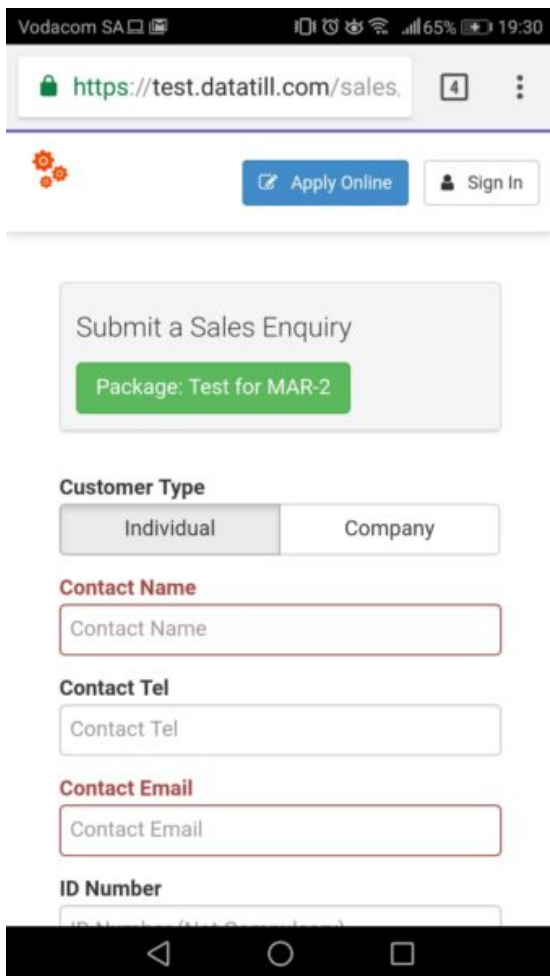

This link can also be shared and viewed on Mobile Devices.

How to use public quote template links on your website or PDF “Apply Now” buttons :

Navigate to Sales > Sales Settings > Document Templates > Select to edit a Quote Template.